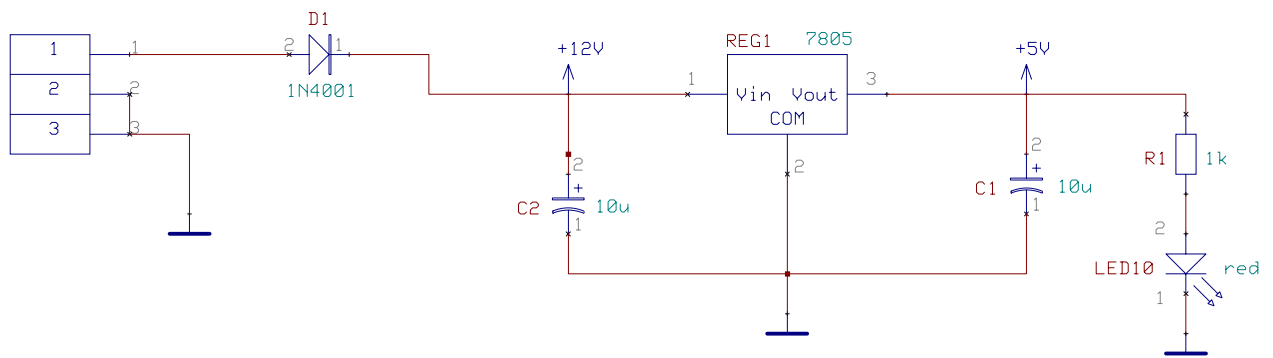

Crocodile Clips Programmer

date: 16/5/2000

version: 1.0

Crocodile Clips Programmer

date: 16/5/2000

version: 1.0

Crocodile Clips Programmer

date: 16/5/2000