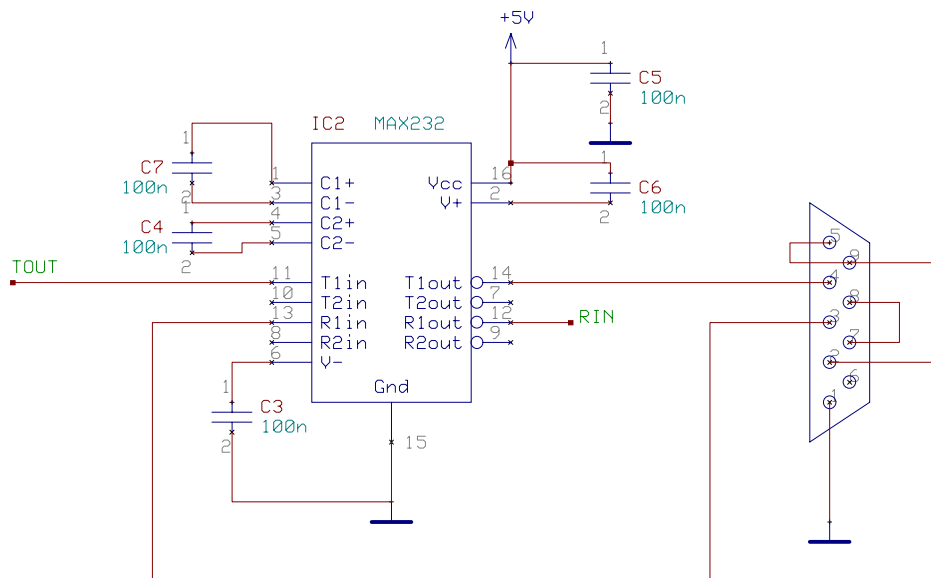

Crocodile Clips Programmer

date: 16/5/2000

version: 1.0

Crocodile Clips Programmer

date: 16/5/2000

version: 1.0

Crocodile Clips Programmer

date: 16/5/2000