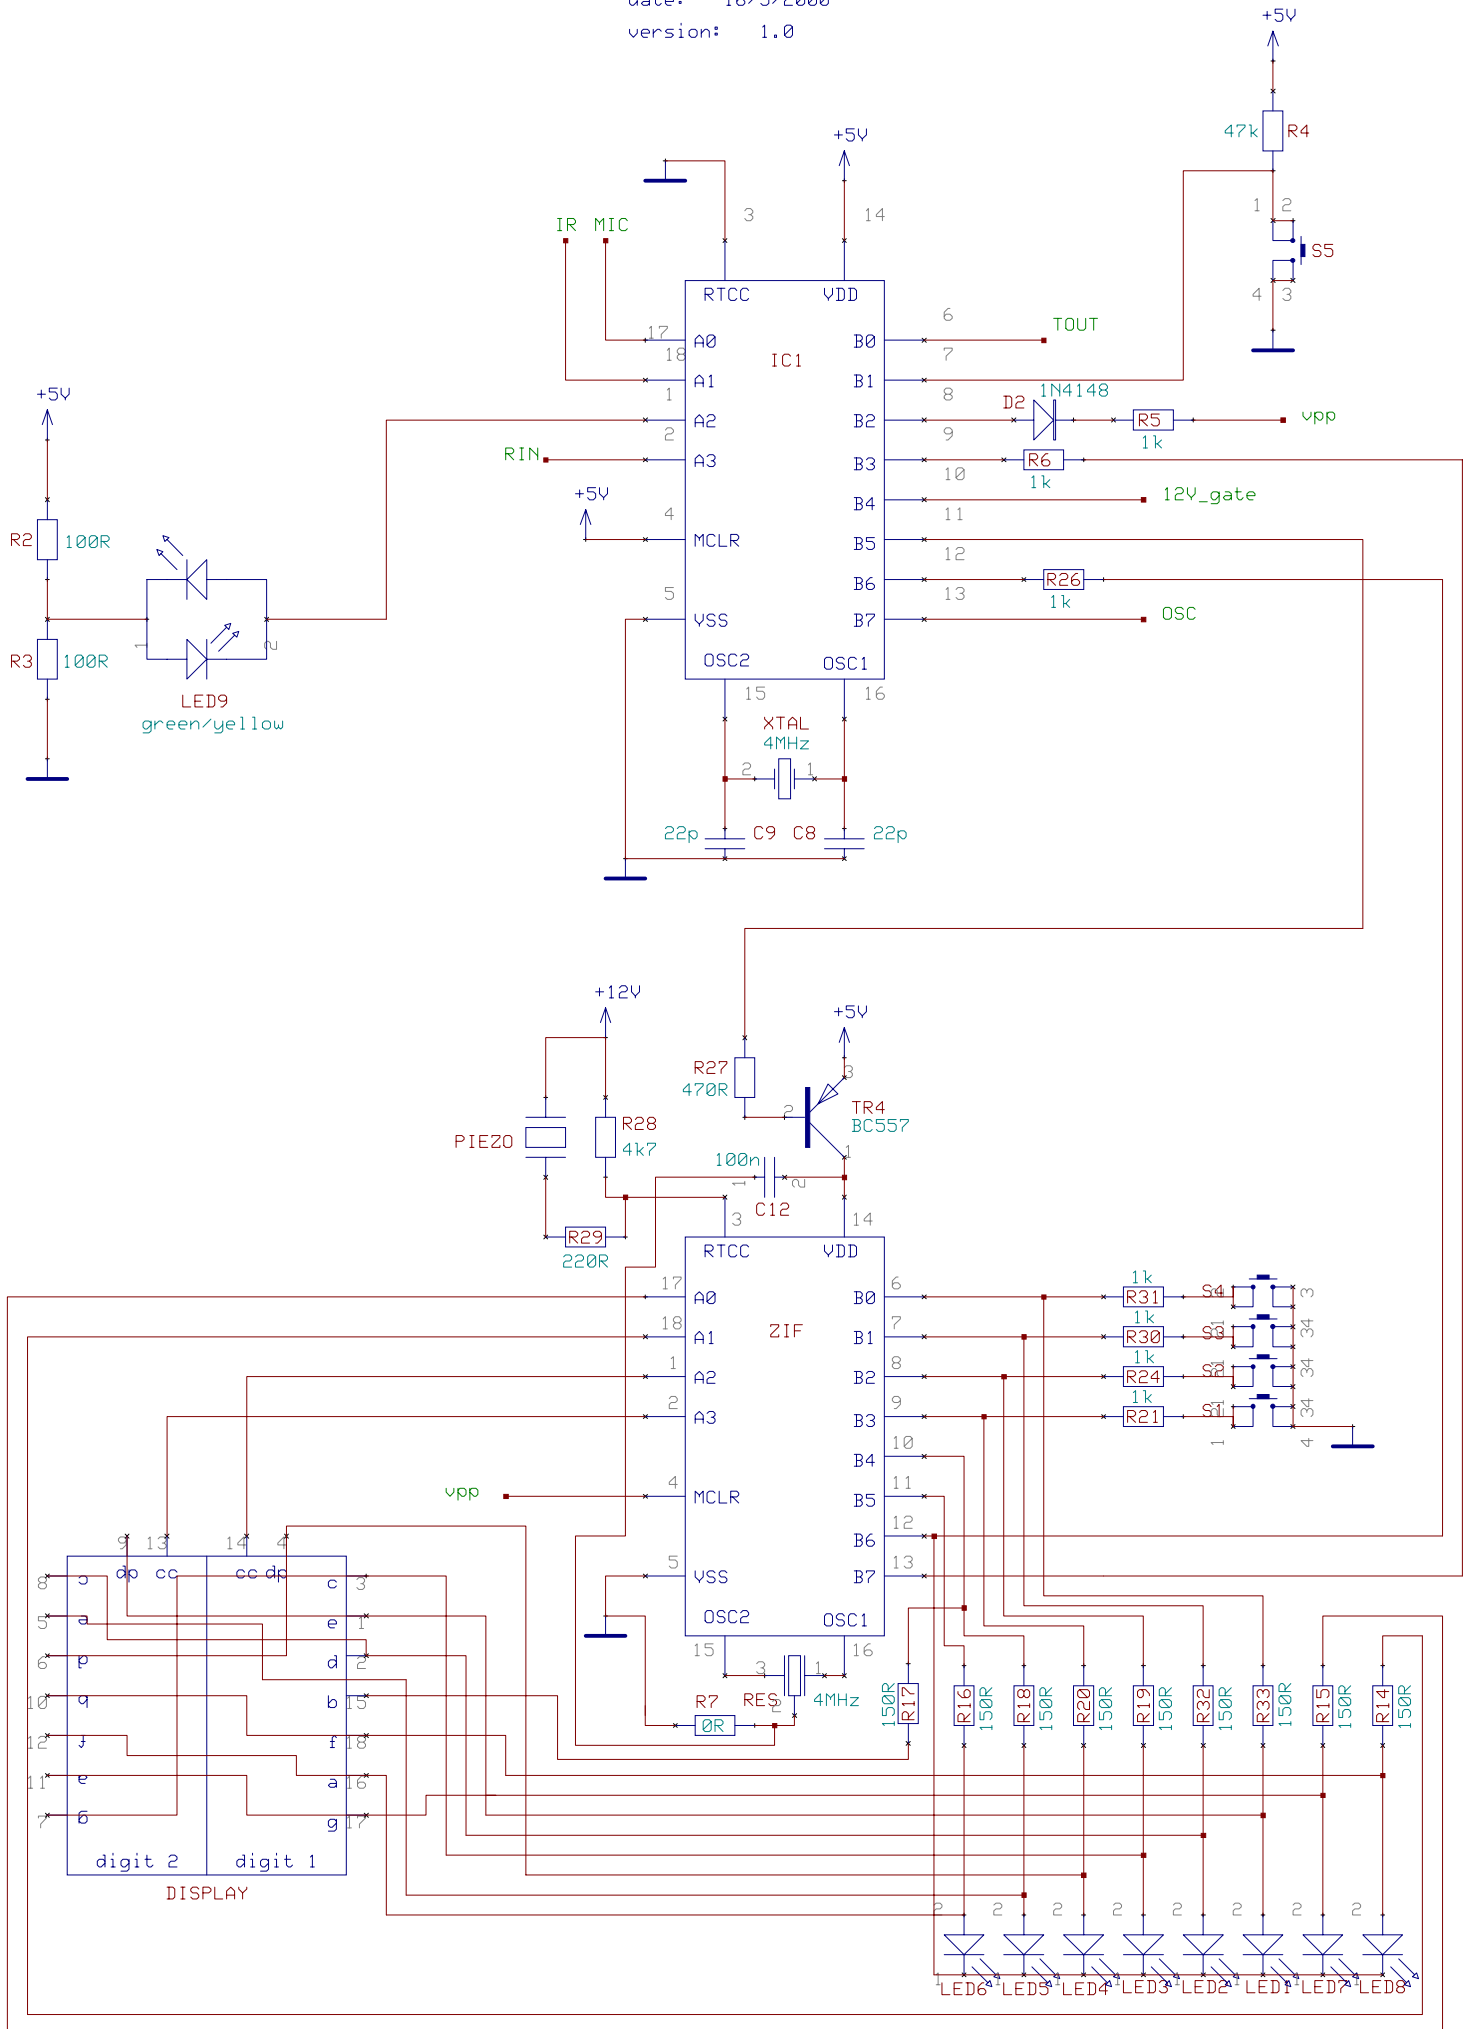

Crocodile Clips Programmer

date: 16/5/2000

version: 1.0

Crocodile Clips Programmer

date: 16/5/2000

version: 1.0

Crocodile Clips Programmer

date: 16/5/2000